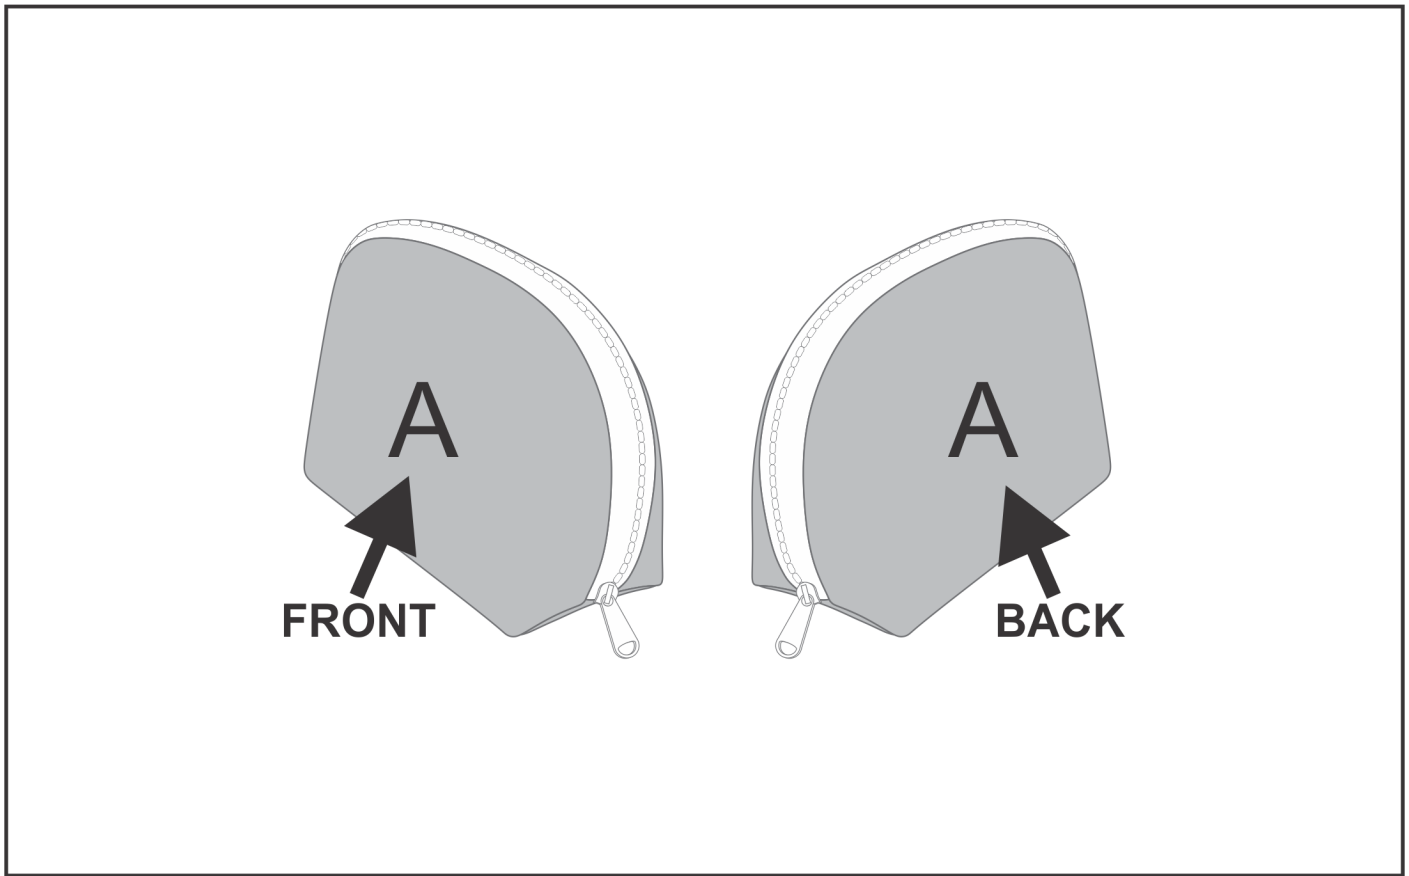

SG-HP-96-G

PPS Hoppla Isabella Neoprene Mini Cosmetic Bag

Need to know:

- Includes 1-Position Sublimation (setup fees apply)
- **Please Note: We cannot guarantee 100% logo Alignment on all Brandable Panels.**
- **NB: Please note that Neoprene material is not conducive to having predominantly white back grounds due to the print transferring nature of the fabric and process used to complete the print. We always advise to have a background colour within the design as this mitigates the chances of material blemishes and ghosting of print.**

Branding Options:

Position A

1. Custom Sublimation A (CPSUB-A)
Full Colour
Size: 230mm wide x 341mm high